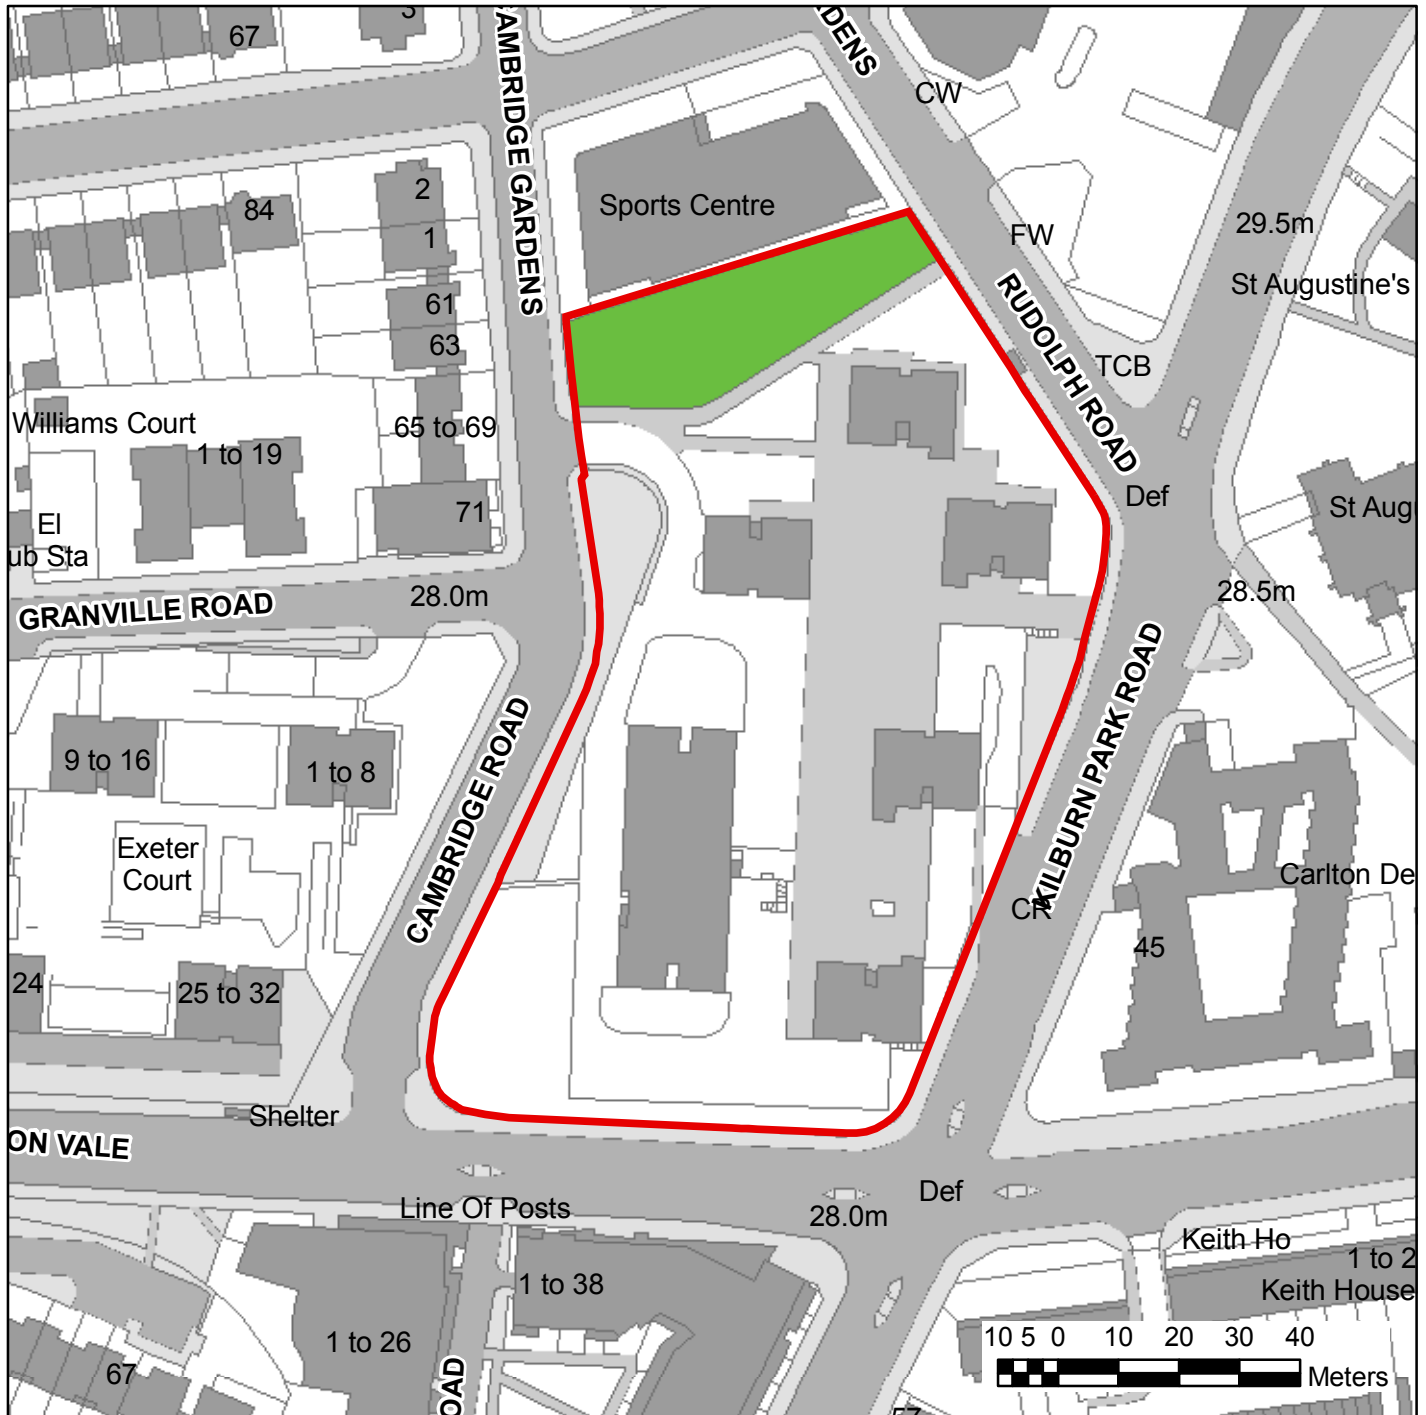

Extent of Public Open Space, Gloucester House, Cambridge Road; and Durham Court, London NW6

Site

Public Open Space

1:1,250

Plan to stated scale if printed at A4.

NORTH

PSMA OS copyright statement
 © Crown copyright and database rights 2017 Ordnance Survey 100025260
 OS Open data copyright statement:
 Contains Ordnance Survey data © Crown copyright and database right 2017